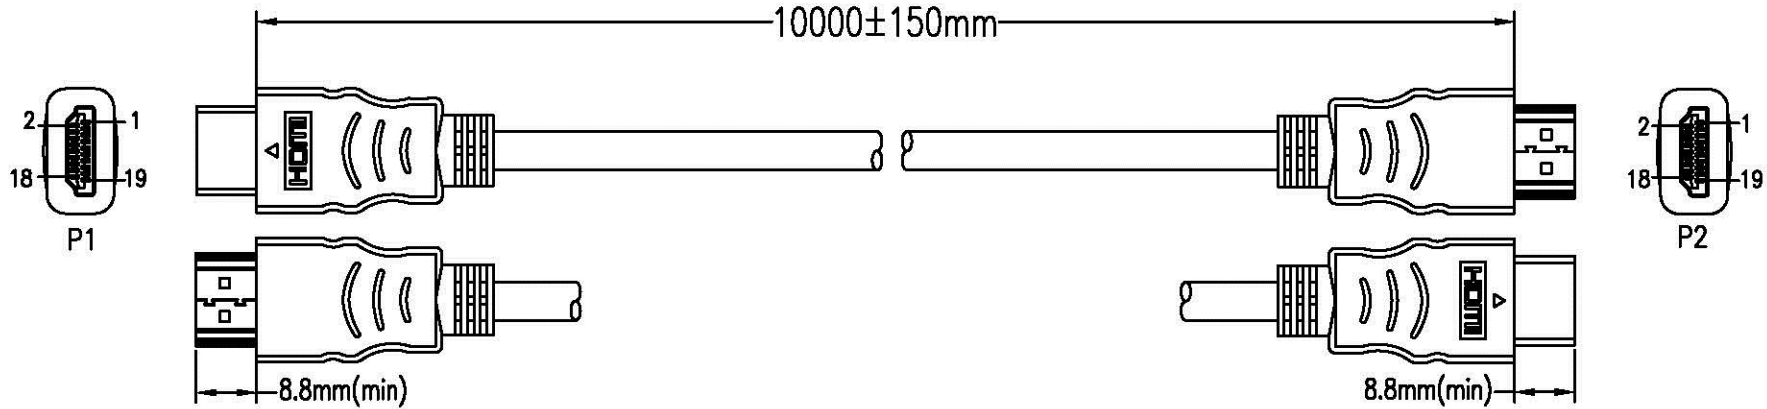

Datenblatt - Fiche technique - Data sheet

11.99.5546

VALUE HDMI High Speed Kabel mit Ethernet, schwarz, 10,0 m

VALUE Câble HDMI High Speed avec Ethernet, noir, 10,0 m

VALUE HDMI High Speed Cable + Ethernet, M/M, black, 10.0 m

NOTES:

1. MATERIAL

- 1.1 HDMI CABLE: (28AWG BC*1P+ 28AWG BC+AM)*5PCS+28AWG BC*4C+AM +28AWG BC+128/0.12ALM+BLACK PVC JACKET .
OD: $\varnothing 7.3 \pm 0.2$ mm
CABLE MARKING: HIGH SPEED HDMI® CABLE WITH ETHERNET
- 1.2 HDMI TYPE A MALE:BLACK INSULATION, GOLD PLATED CONTACTS ,NICKEL PLATED SHELL .
- 1.3 ALL HOOD:MOLDED BLACK PVC .

2. ELECTRICAL

- 2.1 100% OPEN AND SHORT TEST.
- 2.2 CONDUCTOR RESISTANCE: 5 OHMS MAX.
- 2.3 INSULATION RESISTANCE: 10 MEGOHMS MIN.
- 2.4 HDTV-DVD TEST:1080P.

3. PACKAGING: 1 PC/PE-BAG.

4. ALL MATERIALS ARE RoHS & REACH COMPLIANT.

LENGTH TOLERANCE: X. ± 0.5 .X ± 0.2 .XX ± 0.1	SCALE: FREE	
ANGLE TOLERANCE: X° $\pm 3'$.X° $\pm 1'$	UNIT: mm	
VERSION: 00	PAGE: 1/1	

ro-tronic

ENG:

ITEM NO. 11.99.5546

CHECKED:

DESC. VALUE HDMI Cable, w/Ethernet, A M / AM, 10m, black